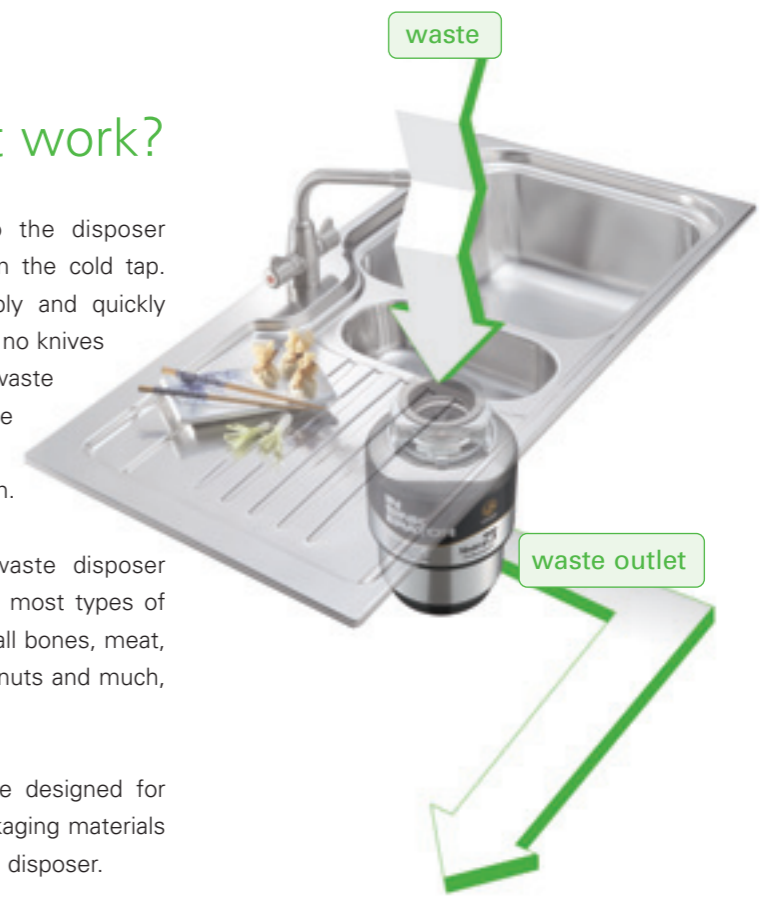

how does it work?

food waste is fed into the disposer together with water from the cold tap. The food waste is simply and quickly ground into fine particles, no knives and no blades. The food waste is then flushed through the waste disposer and into your normal waste system.

the InSinkErator food waste disposer is designed to cope with most types of food waste, including small bones, meat, fish, peelings, eggshells, nuts and much, much more.

food waste disposers are designed for food waste only and packaging materials should not be put into the disposer.